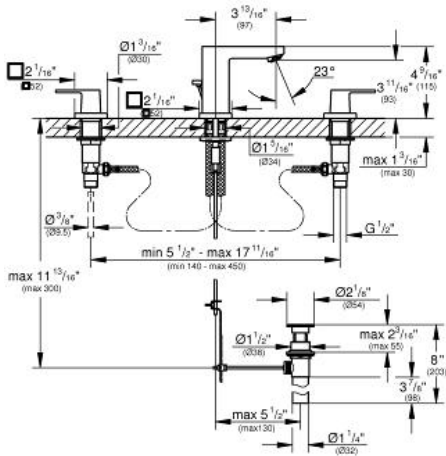

EUROCUBE 8" Widespread Two-Handle Bathroom Faucet S-Size

MODEL # 2037000A

GROHE America, Inc | 200 North Gary Avenue, Suite G, Roselle, IL 60172
Phone: +1 (800) 444-7643 | Fax: +1 (800) 225-2778 | us-customerservice@grohe.com

Pure Freude an Wasser

Product Description:
8" Widespread Two-Handle Bathroom Faucet S-Size

Standard Specification:

- Metal lever handle
- 1/2" ceramic cartridge (90° turn)
- **GROHE StarLight** chrome finish
- **GROHE EcoJoy** technology for less water and perfect flow
- **GROHE QuickFix** installation system
- Spout with flow control
- Includes waste-set drain assembly
- Pressure resistant flexible connection hoses (between spout and side valves)
- 1/2" x 7/16" union nut
- Max flow rate: 1.2 gpm (4.56 L/min)