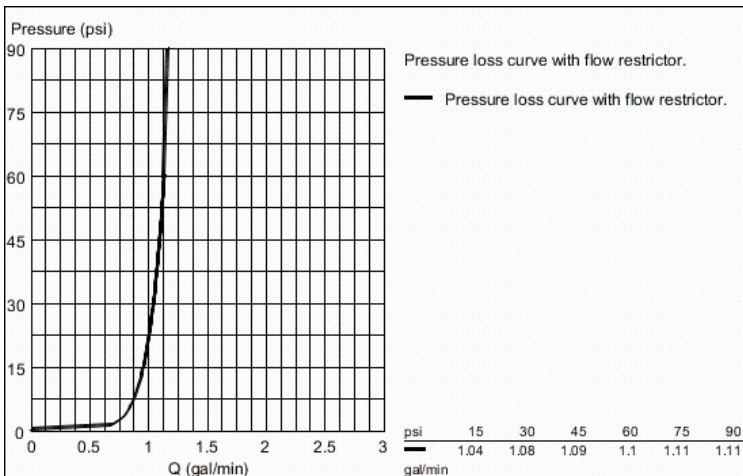

EUROCUBE 8" Widespread Two-Handle Bathroom Faucet S-Size

MODEL # 2037000A

GROHE America, Inc | 200 North Gary Avenue, Suite G, Roselle, IL 60172
Phone: +1 (800) 444-7643 | Fax: +1 (800) 225-2778 | us-customerservice@grohe.com

Pure Freude an Wasser

Product Description:
8" Widespread Two-Handle Bathroom Faucet S-Size

Standard Specification:

- Metal lever handle
- 1/2" ceramic cartridge (90° turn)
- **GROHE StarLight** chrome finish
- **GROHE EcoJoy** technology for less water and perfect flow
- **GROHE QuickFix** installation system
- Spout with flow control
- Includes waste-set drain assembly
- Pressure resistant flexible connection hoses (between spout and side valves)
- 1/2" x 7/16" union nut
- Max flow rate: 1.2 gpm (4.56 L/min)

Applicable Codes & Standards:

- Energy Policy Act of 1992
- NSF 61
- ASME A112.18.1/CSA B125.1
- US Federal and State material regulations
- EPA WaterSense®
- ICC/ANSI A117.1

Color:

- 2037000A StarLight Chrome